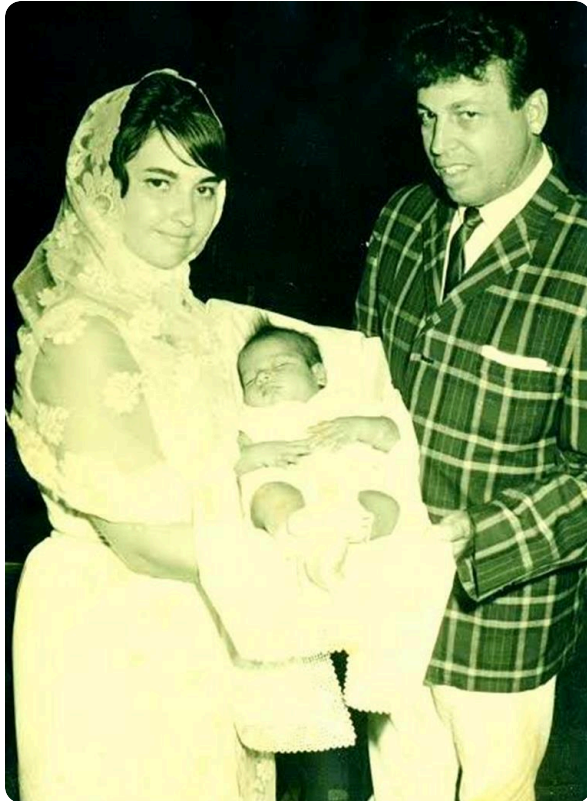

Media

ESTHER ORTEGA
AUG 11, 1943 - NOV 13, 2015

Van Orsdel Funeral & Cremation Services shared 23 photos to the LifeTributes album. November 16 at 5:22 AM